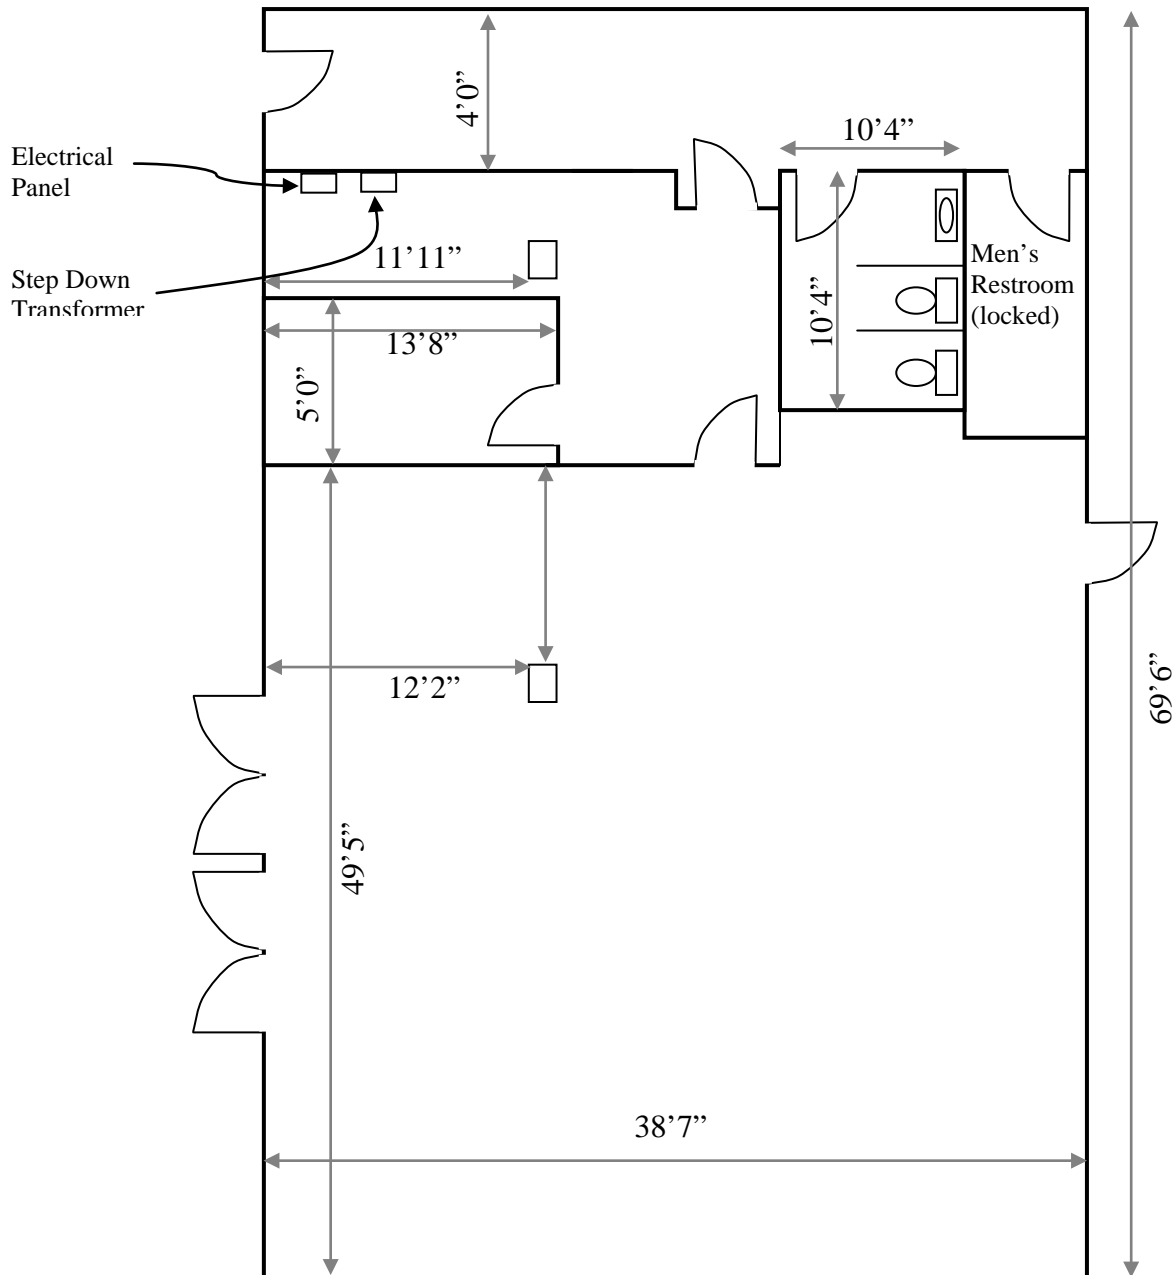

## Vacant Space Inspection Report

Shopping Center:	SOUTHFIELD PLAZA	Date:	9-4-09
Space Number:	B-102	Square Footage:	2,440
Space Address:	29706 SOUTHFIELD ROAD	Frontage:	

This drawing is illustrative and for informational purposes only. The layout may not be final or to scale and is subject to change without notice. If you are interested in leasing space or affected by the space drawn in any way, you are urged to verify the layout, sizes and other information presented.

## Vacant Space Inspection Report

Shopping Center:	SOUTHFIELD PLAZA	Date:	9-4-09
Space Number:	B-102	Square Footage:	2,440
Space Address:	29706 SOUTHFIELD ROAD	Frontage:	